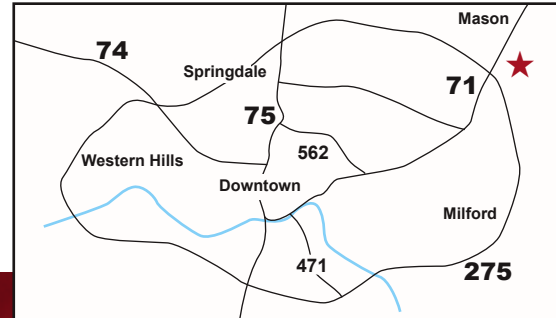

Location Highlights

VESTA Executive Housing and the brand new Glenbridge Manors welcome you home to comfort and elegance nestled in a wooded setting. Conveniently located to I-71, I-275 and near shopping and dining.

Directions

From I-275, take exit #50, and go North (Right) on Montgomery Road for approximately one mile. Turn Right on Redcloud Court, and you are home!

11513 Village Brook Dr., Cincinnati, OH 45249
For reservations, call (513) 471-0350