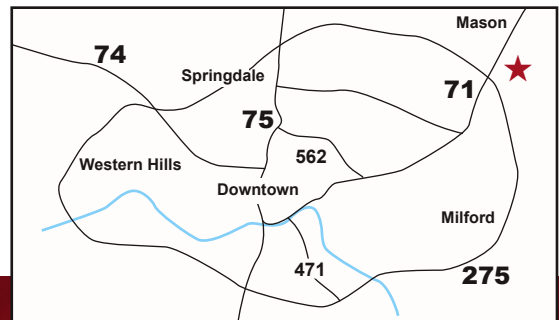

Location Highlights

VESTA Executive Housing and the brand new Glenbridge Manors welcome you home to comfort and elegance nestled in a wooded setting. Conveniently located to I-71, I-275 and near shopping and dining.

Directions

From I-275, take exit #50, and go North (Right) on Montgomery Road for approximately one mile. Turn Right on Redcloud Court, and you are home!

11513 Village Brook Dr., Cincinnati, OH 45249

For reservations, call (513) 471-0350